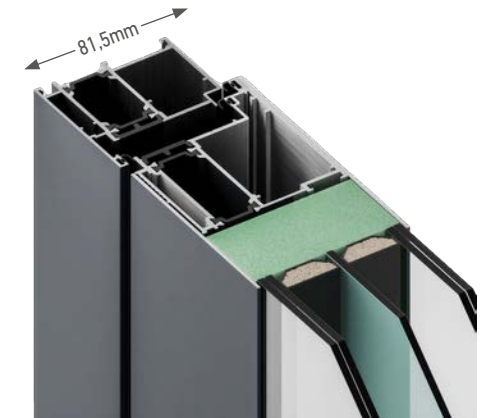

TECHNICAL SPECIFICATIONS

- Maximum Door Size 1100x2300mm
- Maximum Single Door Dimension 1200x2500mm
- Door Sash Depth 81mm
- Total Door Depth 91.5mm (.810C) / 81.5mm (.810CF)
- Frame Depth 80mm (.810C) / 70mm (.810CF)
- Aluminium Skin External Face 2 mm
- Inox Attached to the Panel
- Optional Insulated Door Profiles
- Triple Glazed Laminated Internal & External Units
- Three Rubber seals
- Anodized Low Threshold

TDS.810CF