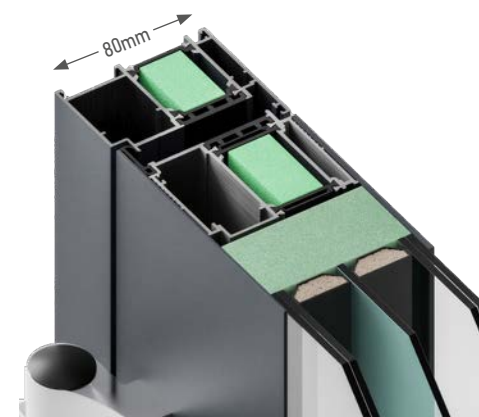

Internal Side