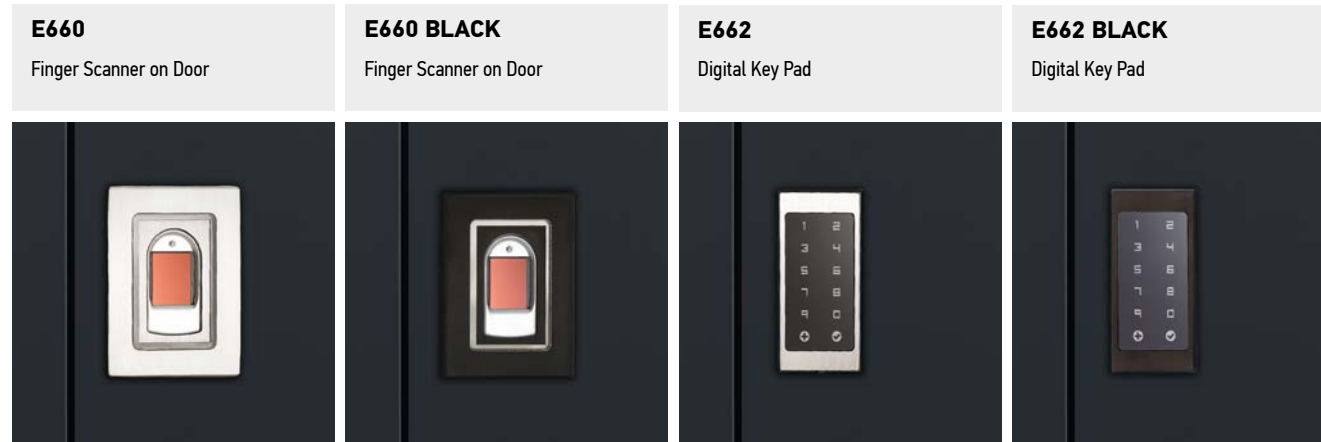

## External Rosettes

**E633**

Round Security Rosette  
Stainless Steel

**E632**

Security Rosette with Cylinder  
Protection Stainless Steel

**E633-1**

Security Rosette  
with Scratch Protection

**E633-2**

Security Rosette with Scratch  
Protection and Finger print

## Electrical Entry

Thiral's smart electric opening mode offers you greater freedom and safety.