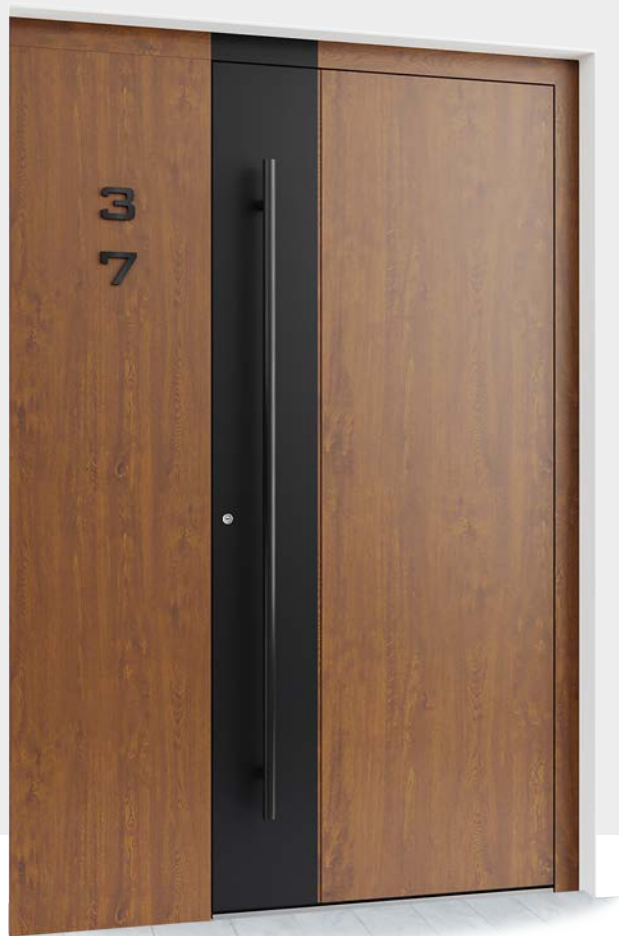

## L 524

RAL 7016 Anthracite Grey

E320 Straight Stainless Steel 1400mm

Glass satinato | Stainless Steel

**L 300**

B2425 Wood Finish  
RAL 9005 Jet Black

E320B Straight Stainless Steel 1600mm

Sidelight with Panel | Horizontal House  
Number on Door