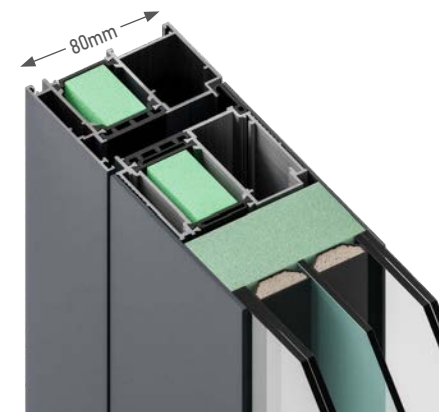

## TECHNICAL SPECIFICATIONS

- Maximum Door Size 1100x2300mm
- Maximum Single Door Dimension 1200x2500mm
- Door Sash Depth 80mm
- Total Door Depth 80mm
- Frame Depth 80mm
- Aluminium Skin External Face 3mm
- High Performance Insulate Thermal Break 34mm
- Fully Insulated Door Profiles
- Triple Glazed Laminated Internal & External Units
- Two Rubber seals
- Anodized Low Threshold