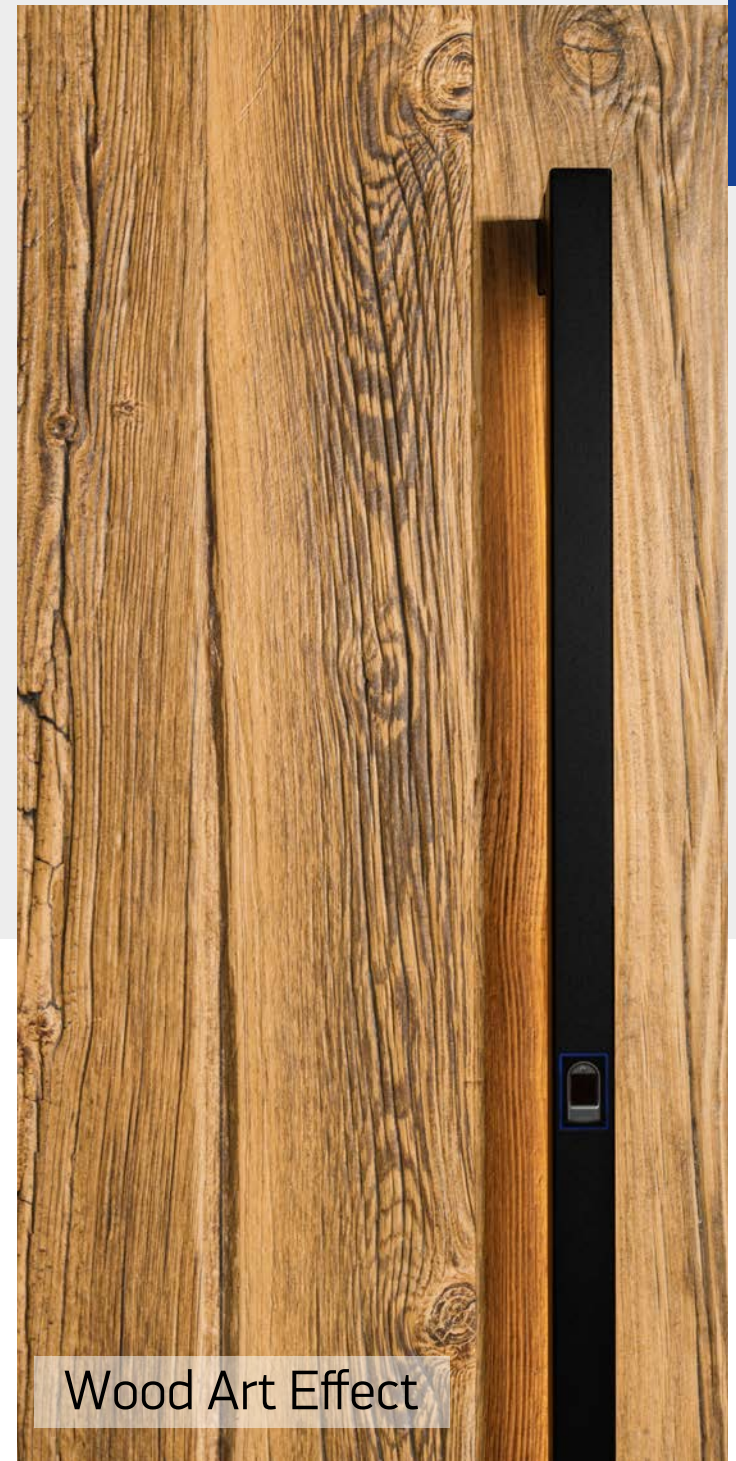

Wood Art Effect