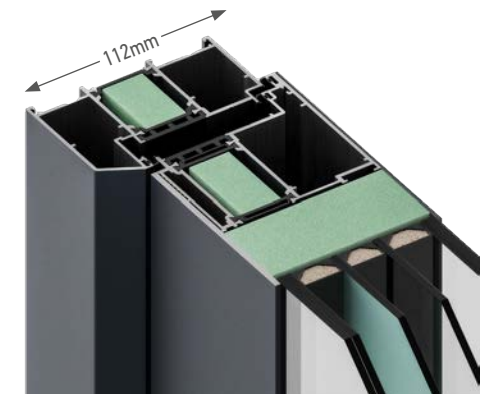

Master

TDS.092C @ TDS.092CW

EXCLUSIVE PLUS | EXCLUSIVE | CLASSIC

Master range is regarded as the Flagship systems, consists of TDS.092 system and is available through 092C and 092CW versions, which are differentiated exclusively in the design of the door frame, with the former being distinguished for its minimal aesthetics due to the straight frame (co-level with the sheet) and the latter being ideal for the 3D designs of Exclusive Plus range.

TECHNICAL SPECIFICATIONS

- Maximum Door Size 1100x2300mm
- Maximum Single Door Dimension 1200x2500mm
- Door Sash Depth 92mm
- Total Door Depth 92mm (.092C) / 112mm (.092CW)
- Frame Depth 80mm (.092C) / 100mm (.092CW)
- Aluminium Skin External Face 3mm
- High Performance Insulate Thermal Break 34mm
- Fully Insulated Door Profiles
- Quadruple Glazed Laminated Internal @ External Units
- Three Rubber seals
- Anodized Low Threshold

TDS.092CW