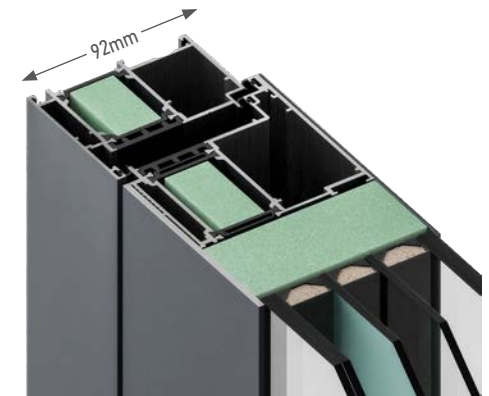

TECHNICAL SPECIFICATIONS

- Maximum Door Size 1100x2300mm
- Maximum Single Door Dimension 1200x2500mm
- Door Sash Depth 92mm
- Total Door Depth 92mm (.092C) / 112mm (.092CW)
- Frame Depth 80mm (.092C) / 100mm (.092CW)
- Aluminium Skin External Face 3mm
- High Performance Insulate Thermal Break 34mm
- Fully Insulated Door Profiles
- Quadruple Glazed Laminated Internal @ External Units
- Three Rubber seals
- Anodized Low Threshold

TDS.092C