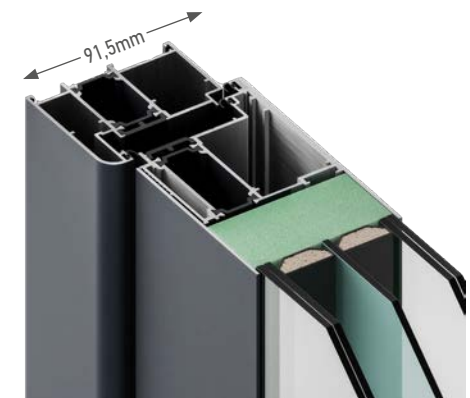

Pro

TDS.810C & TDS.810CF

EXCLUSIVE | CLASSIC

Pro range is available with TDS. 810 system in two versions, TDS 810C and TDS.810CF. It is also available with curmudgeonly Frame in 810C and in the most modern 810CF version. The inox element of the designs available in TDS.810 are placed cheek by jowl in contrast to Master and Supertherm ranges in which they are at the same level as the sheet.

TECHNICAL SPECIFICATIONS

- Maximum Door Size 1100x2300mm
- Maximum Single Door Dimension 1200x2500mm
- Door Sash Depth 81mm
- Total Door Depth 91.5mm (.810C) / 81.5mm (.810CF)
- Frame Depth 80mm (.810C) / 70mm (.810CF)
- Aluminium Skin External Face 2 mm
- Inox Attached to the Panel
- Optional Insulated Door Profiles
- Triple Glazed Laminated Internal & External Units
- Three Rubber seals
- Anodized Low Threshold

TDS.810C